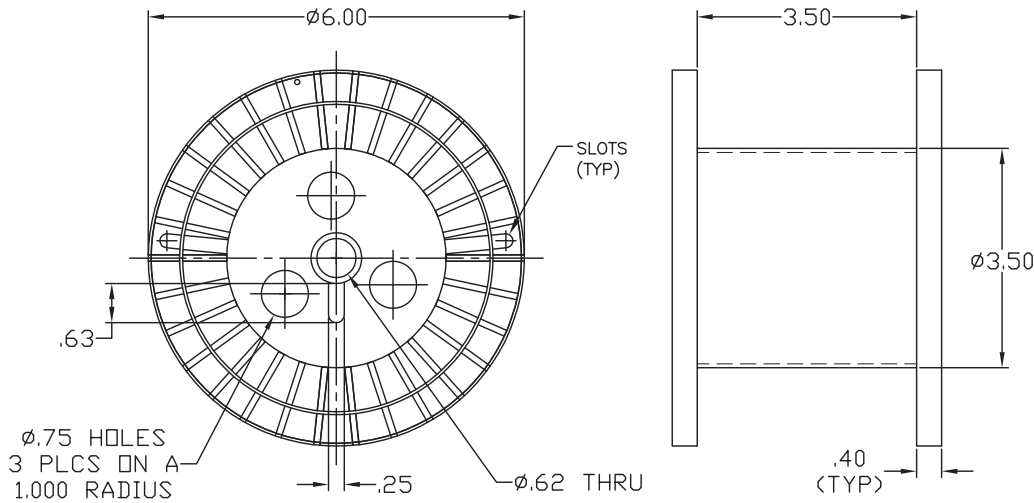

## FINE WIRE 6 x 3½ x 3½

REEL WEIGHT (LBS.)	APPROX. CAPACITY (LBS.)	# PER PALLET/BOX
0.7	6	1,200/pallet; 100/box

## FINE WIRE 6 x 6 x 3¾

REEL WEIGHT (LBS.)	APPROX. CAPACITY (LBS.)	# PER PALLET/BOX
1.1	10	720/pallet; 60/box