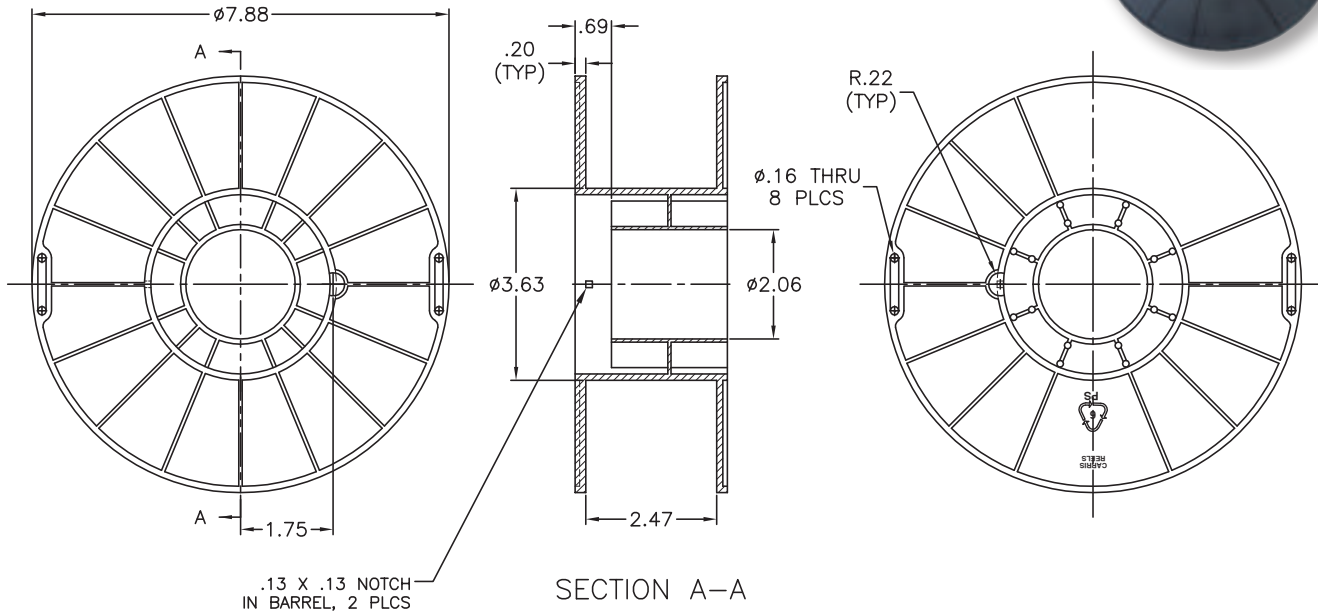

WELDING WIRE 8" WITH RECESSED HUB (15 LB)

REEL WEIGHT (LBS.)	APPROX. CAPACITY (LBS.)	# PER PALLET
0.68	15	1,008/pallet

WELDING WIRE 11 3/4 x 3 5/8 x 8 1/4

REEL WEIGHT (LBS.)	APPROX. CAPACITY (LBS.)	# PER PALLET
1.39	up to 30	176/pallet