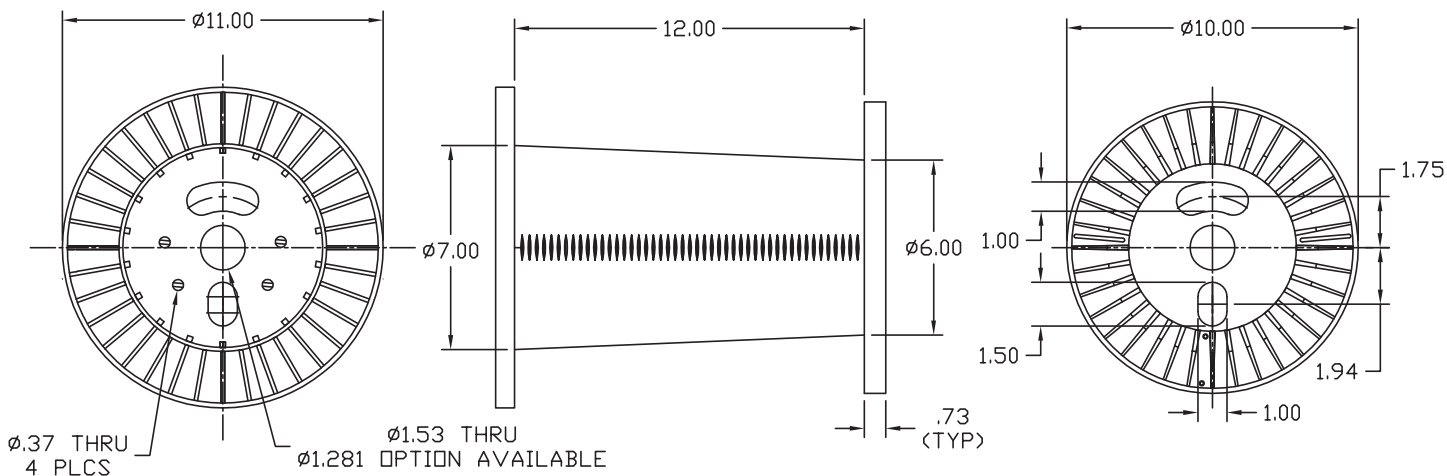

## MAGNET WIRE 10 x 11 x 12

REEL WEIGHT (LBS.)	APPROX. CAPACITY (LBS.)	# PER PALLET
3	100	150/pallet

## MAGNET WIRE 15 x 16 x 12

REEL WEIGHT (LBS.)	APPROX. CAPACITY (LBS.)	# PER PALLET
10	250	45/pallet