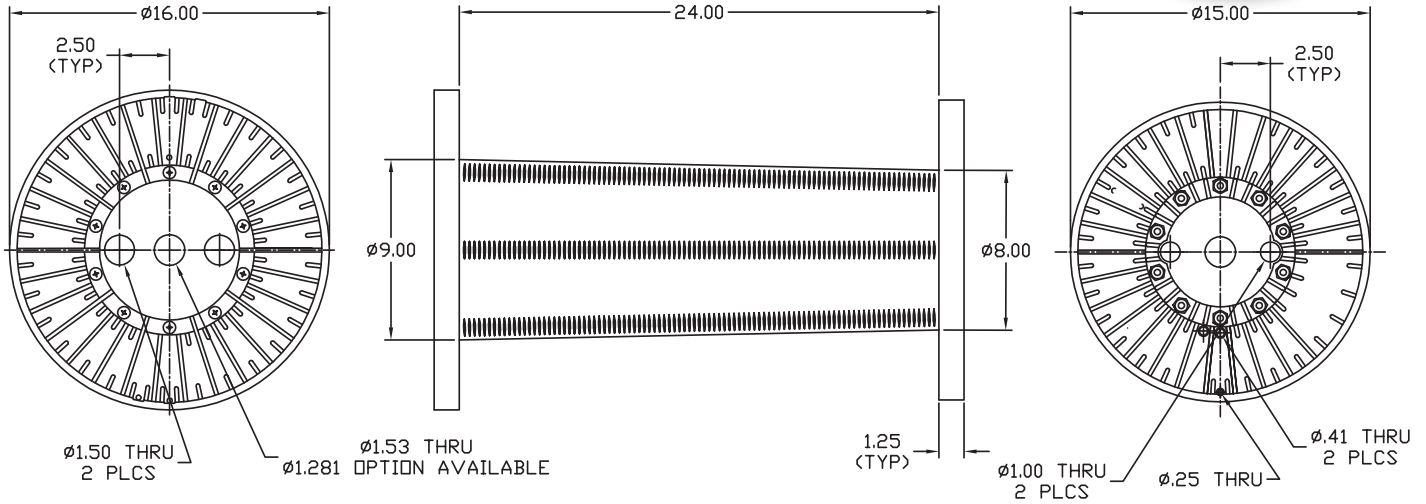

MAGNET WIRE 15 x 16 x 24

REEL WEIGHT (LBS.)	APPROX. CAPACITY (LBS.)	# PER PALLET
13.6	500	27/pallet

MAGNET WIRE 24 x 6 x 14

REEL WEIGHT (LBS.)	APPROX. CAPACITY (LBS.)	# PER PALLET
20	250	36/pallet