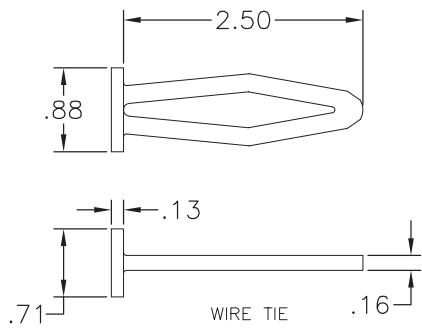

OTHER #320 WIRE TIE

WEIGHT (LBS.)	# PER BOX
0.008	2,500/box

MATERIAL: LDPE MULTI-COLOR REGRIND.

OTHER #323 SHIPPING CLEAT

WEIGHT (LBS.)	# PER BOX
0.003	5,200/box

MATERIAL: MULTI-COLOR POLYOLEFIN.