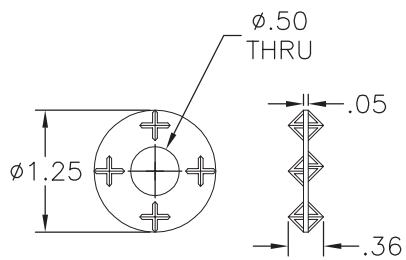

OTHER #320 WIRE TIE

WEIGHT (LBS.)	# PER BOX
0.008	2,500/box

MATERIAL: LDPE MULTI-COLOR REGRIND.

OTHER #323 SHIPPING CLEAT

WEIGHT (LBS.)	# PER BOX
0.003	5,200/box

MATERIAL: MULTI-COLOR POLYOLEFIN.