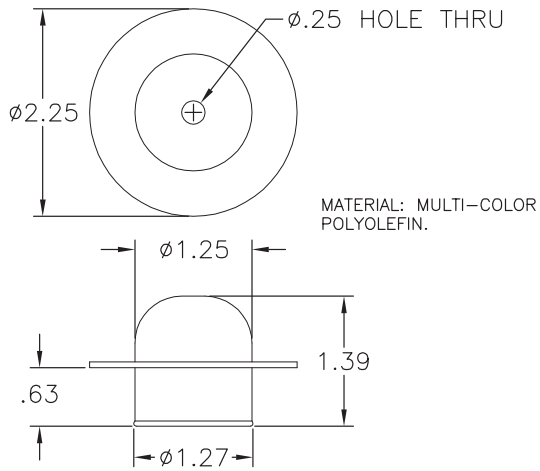

OTHER #310 PLASTIC REEL ADAPTER

WEIGHT (LBS.)	# PER BOX
0.02	1,250/box

OTHER #311 PLASTIC REEL ADAPTER

WEIGHT (LBS.)	# PER BOX
0.025	900/box