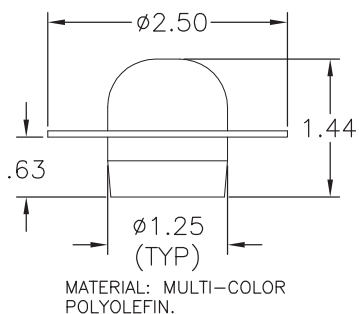

OTHER #312 PLASTIC REEL ADAPTER

WEIGHT (LBS.)	# PER BOX
0.022	1,200/box

OTHER #314 PLASTIC REEL ADAPTER

WEIGHT (LBS.)	# PER BOX
0.017	1,800/box

OTHER #316 PLASTIC REEL ADAPTER

WEIGHT (LBS.)	# PER BOX
0.018	1,750/box