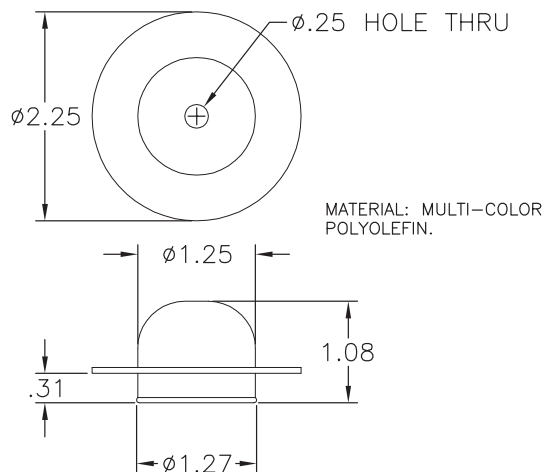

OTHER #312 PLASTIC REEL ADAPTER

WEIGHT (LBS.)	# PER BOX
0.022	1,200/box

OTHER #314 PLASTIC REEL ADAPTER

WEIGHT (LBS.)	# PER BOX
0.017	1,800/box

OTHER #316 PLASTIC REEL ADAPTER

WEIGHT (LBS.)	# PER BOX
0.018	1,750/box