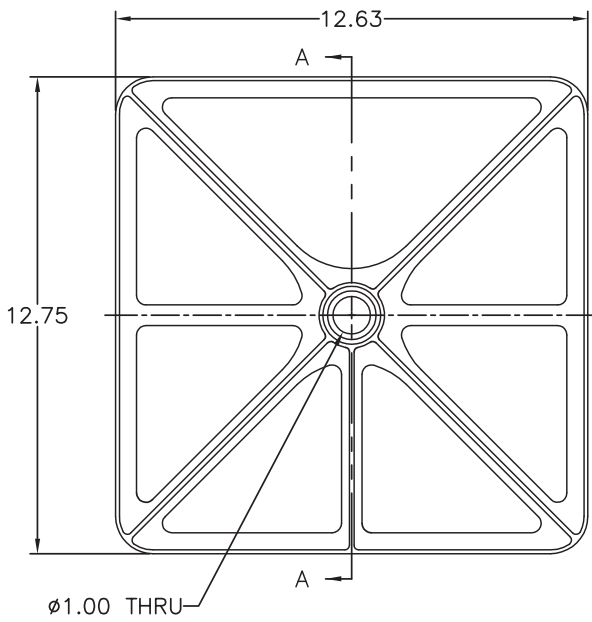

OTHER 12" CADDY

WEIGHT (LBS.)	# PER GAYLORD
0.34	400/gaylord

SECTION A-A