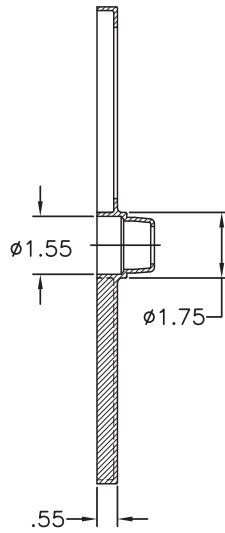

OTHER 12" CADDY

WEIGHT (LBS.)	# PER GAYLORD
0.34	400/gaylord

SECTION A-A